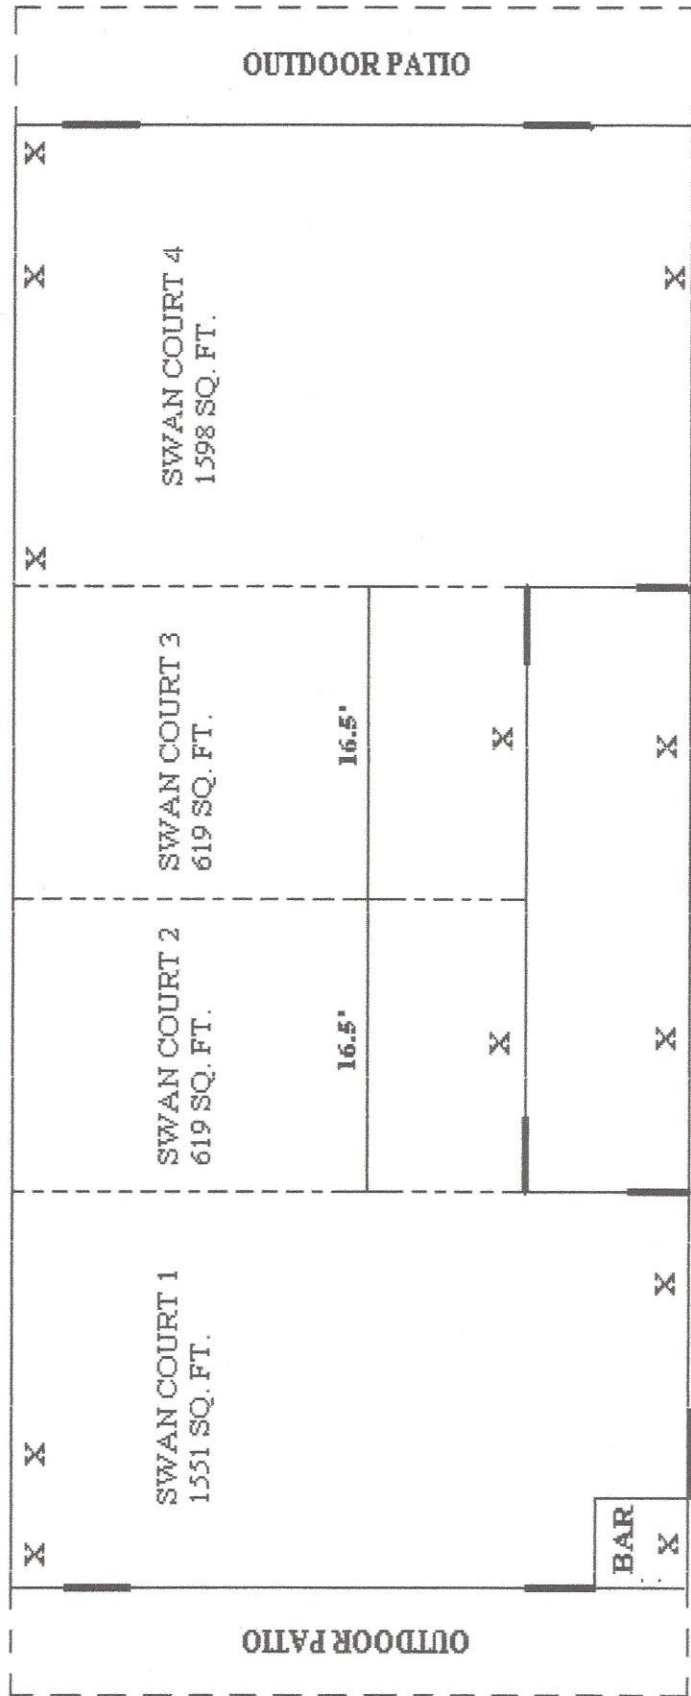

100

SWAN COURT BALLROOM

33'

Removable Wall

34'

Swan Court 1

- Theater – 80 persons
- Rounds – 100 persons
- Conference – 30 persons
- Classroom – 50 persons
- U-shape – 30 persons

Swan Court 2

- Theater – 40 persons
- Rounds – 30 persons
- Conference – 20 persons
- Classroom – 20 persons
- U-shape – 24 persons

Swan Court 3

- Theater – 40 persons
- Rounds – 30 persons
- Conference – 20 persons
- Classroom – 20 persons
- U-shape – 24 persons

Swan Court 4

- Theater – 80 persons
- Rounds – 100 persons
- Conference – 30 persons
- Classroom – 50 persons
- U-shape – 30 persons